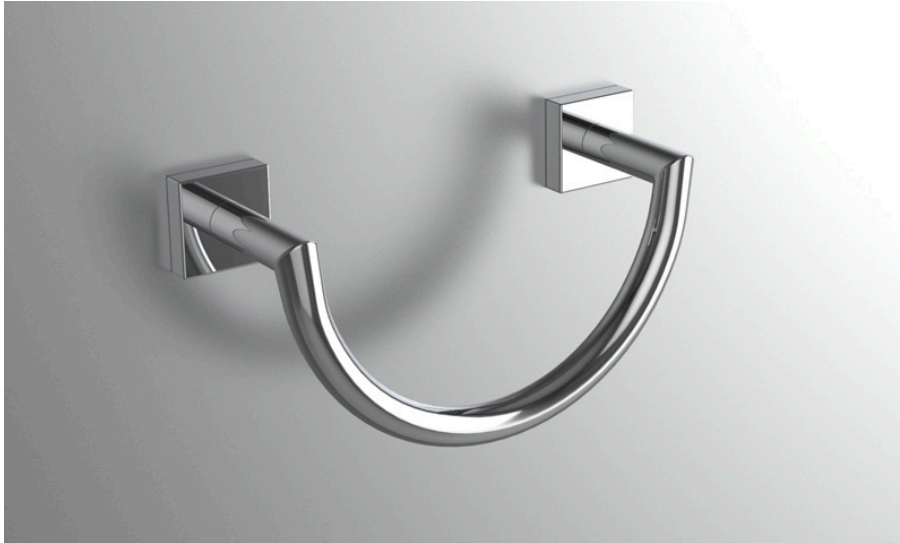

# neelnox

LET  
THERE  
BE **DESIGN.**

### FEATURES

- Premium 304 Grade Stainless Steel
- Solid Mount Construction
- Concealed Installation Hardware
- State of the art wall anchors included for installation on Dry wall or Tile